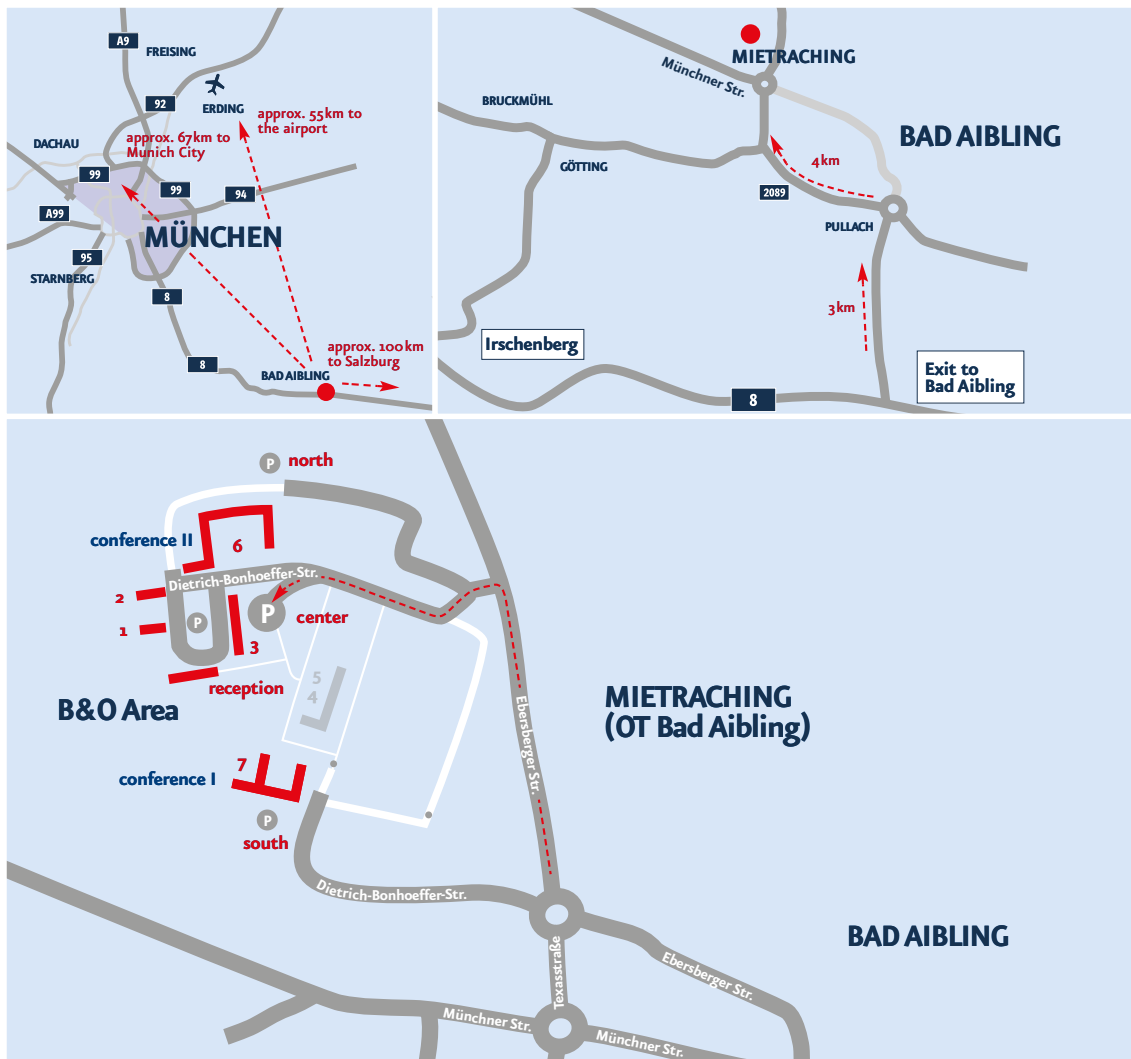

HOW TO FIND THE B&O PARKHOTEL

DIRECTIONS VIA THE AUTOBAHN A8

- ▶ autobahn exit Bad Aibling
- ▶ turn left following signs for Bad Aibling
- ▶ take the 3rd exit at the roundabout in Pullach following signs for München/Ebersberg/Bruckmühl
- ▶ pass an underbridge and two traffic lights (keep heading straight, towards München/Ebersberg/Bruckmühl)
- ▶ take the 2nd exit at the next roundabout following signs for Ebersberg/Tuntenhausen/Schloss Maxlrain (Mietraching)
- ▶ after approx. 900 m take the 2nd exit at the roundabout in the centre of Mietraching following signs for Schloss Maxlrain.
- ▶ turn left approx. 250 m beyond the end of the town into the ‚Parkplatz-Nord‘ (nothern parking-lot)
- ▶ at the B&O Parkgelände follow the sign posting B&O Parkhotel

B & O PARKHOTEL
Dietrich-Bonhoeffer-Straße 31
83043 Bad Aibling
Phone: + 49 8061 38999-0

GPS
N 47 53.105
E 11 59.243