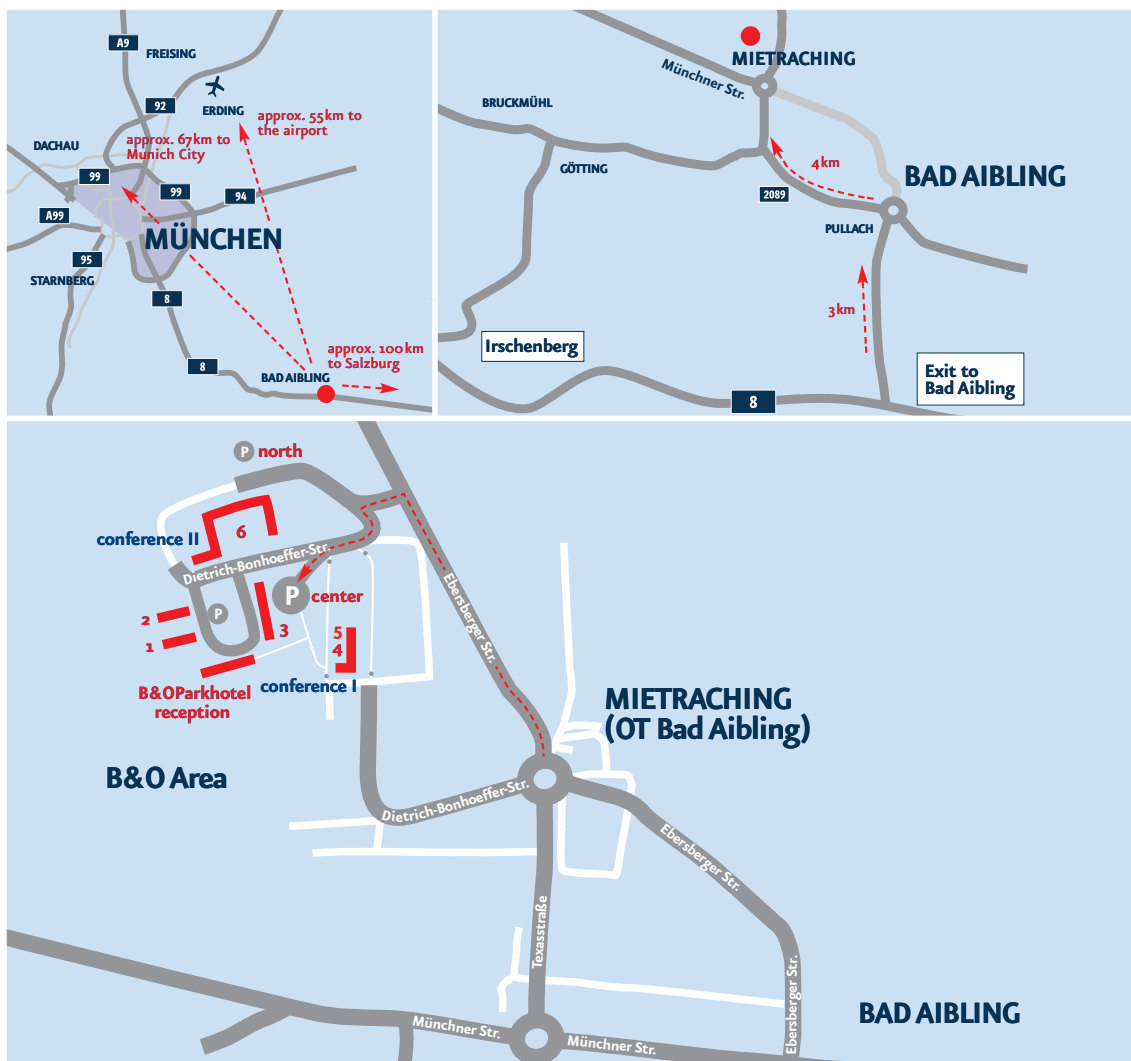

HOW TO FIND THE B&O PARKHOTEL

DIRECTIONS VIA THE AUTOBAHN A8

- ▶ autobahn exit Bad Aibling
- ▶ turn left following signs for Bad Aibling
- ▶ take the 3rd exit at the roundabout in Pullach following signs for München/Ebersberg/Bruckmühl
- ▶ pass an underbridge and two traffic lights (keep heading straight, towards München/Ebersberg/Bruckmühl)
- ▶ take the 2nd exit at the next roundabout following signs for Ebersberg/Tuntenhausen/Schloss Maxlrain (Mietraching)
- ▶ after approx. 900 m take the 2nd exit at the roundabout in the centre of Mietraching following signs for Schloss Maxlrain.
- ▶ turn left approx. 250 m beyond the end of the town into the ‚Parkplatz-Nord‘ (nothern parking-lot)
- ▶ at the B&O Parkgelände follow the sign posting B&O Parkhotel

B & O PARKHOTEL
Dietrich-Bonhoeffer-Straße 31
83043 Bad Aibling
Phone: + 49 8061 38999-0

GPS
N 47 53.105
E 11 59.243