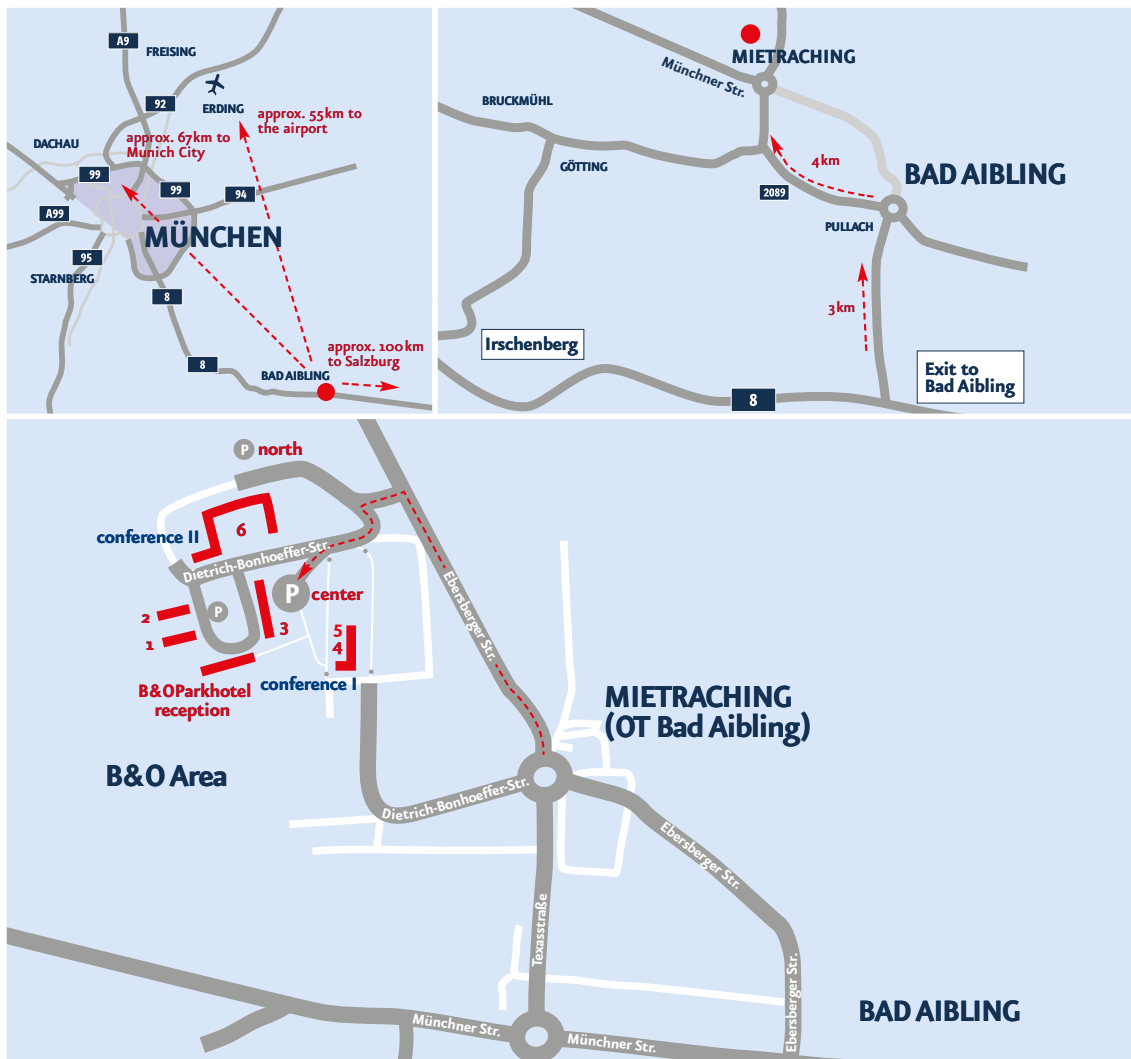

HOW TO FIND THE B&O PARKHOTEL

DIRECTIONS VIA THE AUTOBAHN A8

- ▶ autobahn exit Bad Aibling
- ▶ turn left following signs for Bad Aibling
- ▶ take the 3rd exit at the roundabout in Pullach following signs for München/Ebersberg/Bruckmühl
- ▶ pass an underbridge and two traffic lights (keep heading straight, towards München/Ebersberg/Bruckmühl)
- ▶ take the 2nd exit at the next roundabout following signs for Ebersberg/Tuntenhausen/Schloss Maxlrain (Mietraching)
- ▶ after approx. 900 m take the 2nd exit at the roundabout in the centre of Mietraching following signs for Schloss Maxlrain.
- ▶ turn left approx. 250 m beyond the end of the town into the ‚Parkplatz-Nord‘ (nothern parking-lot)
- ▶ at the B&O Parkgelände follow the sign posting B&O Parkhotel

B & O PARKHOTEL
Dietrich-Bonhoeffer-Straße 31
83043 Bad Aibling
Phone: + 49 8061 38999-0

GPS
N 47 53.105
E 11 59.243